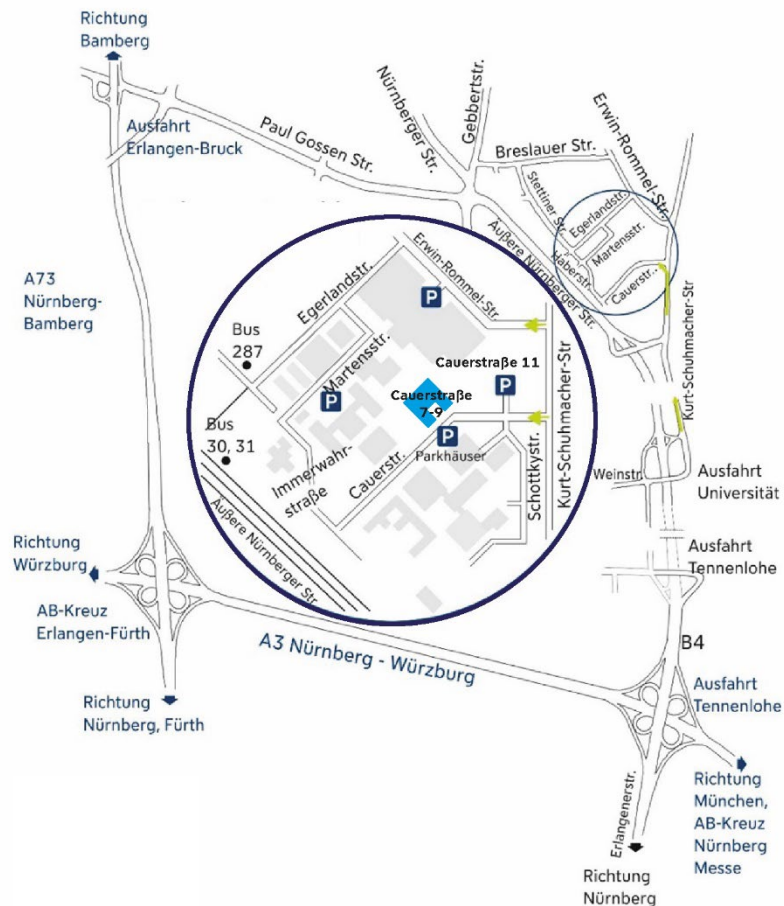

### Approach to the institute

Institute for Smart Electronics and Systems (LITES), Cauerstraße 7, 91058 Erlangen

### Parking

The Institute for Smart Electronics and Systems (LITES) is located on the South Campus of the FAU Erlangen-Nürnberg.

Parking is available at various locations.

Aix public car parks can be reached via the address Cauerstraße 7-9.

## Location to the institute